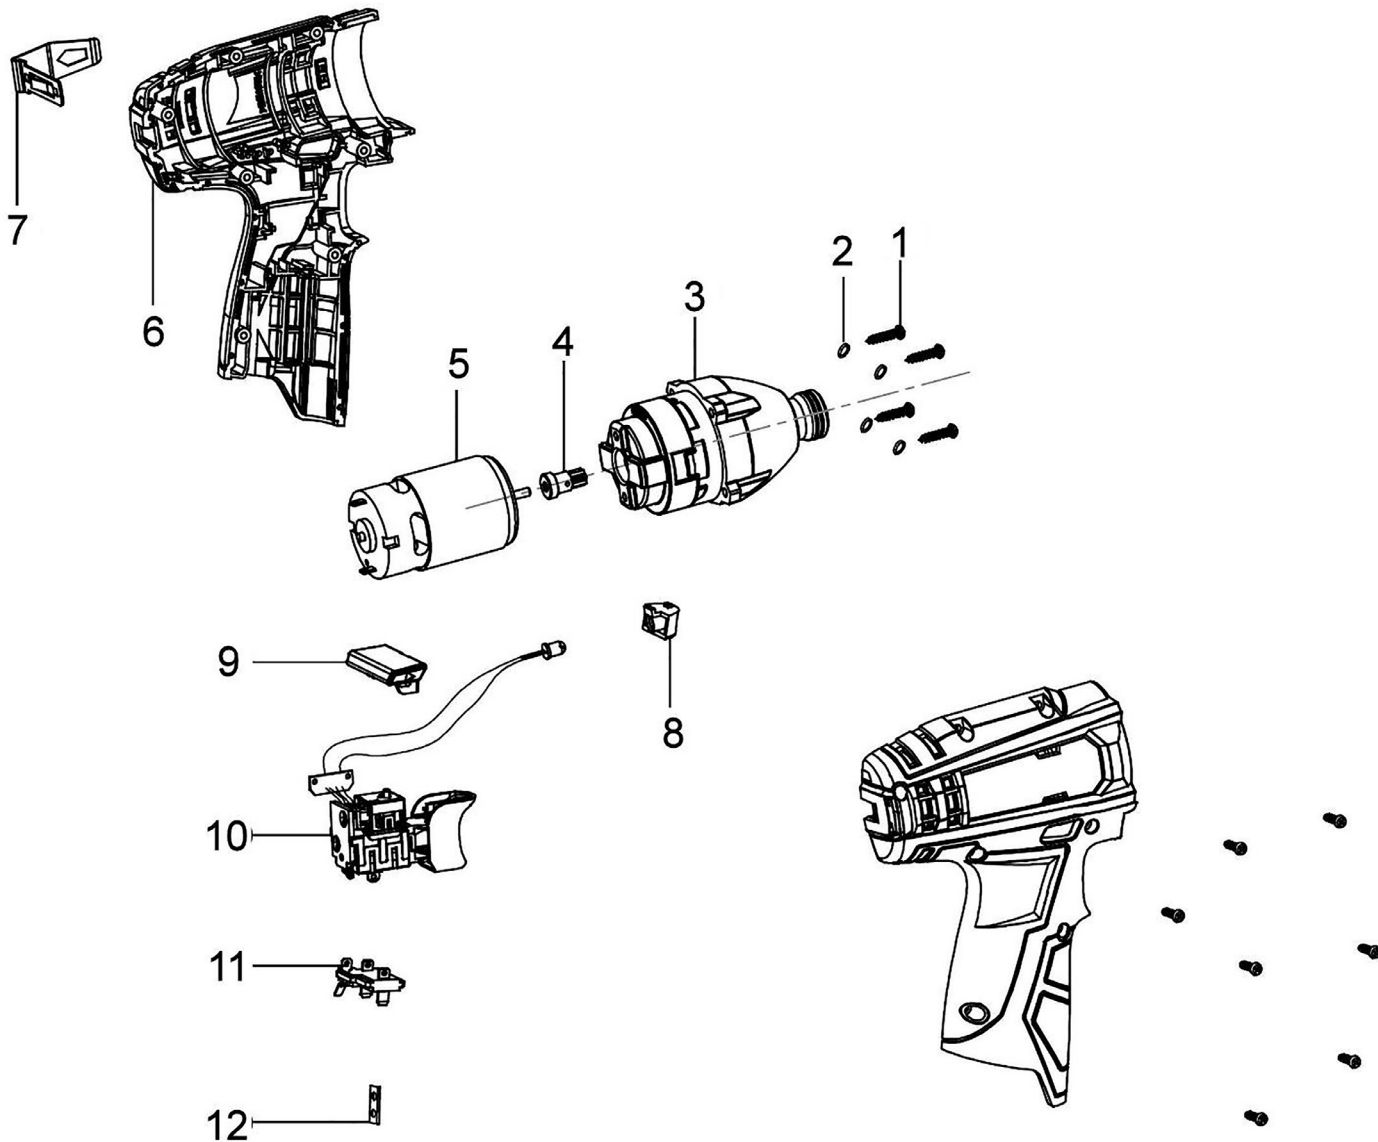

Parts Information:
**Cordless Impact Driver 1/4"Hex Drive 12V
 SV12 Series - Body Only
 Model No: CP1203**

Item	Part No.	Description
1	CP1203.01	Casing Screw
2	CP1203.02	Spring Washer
3	CP1203.03	Gearbox Assembly
4	CP1203.04	Motor Gear
5	CP1203.05	Motor (c/w Gear)
6	CP1203.06	Casing Assembly

Item	Part No.	Description
7	CP1204.07	Belt Clip
8	CP1204.08	LED Cover
9	CP1204.09	Forward/Reverse Rod
10	CP1203.10	Switch Assembly
11	CP1203.11	Battery Connector Assembly
12	CP1204.12	Clip, Battery Connection